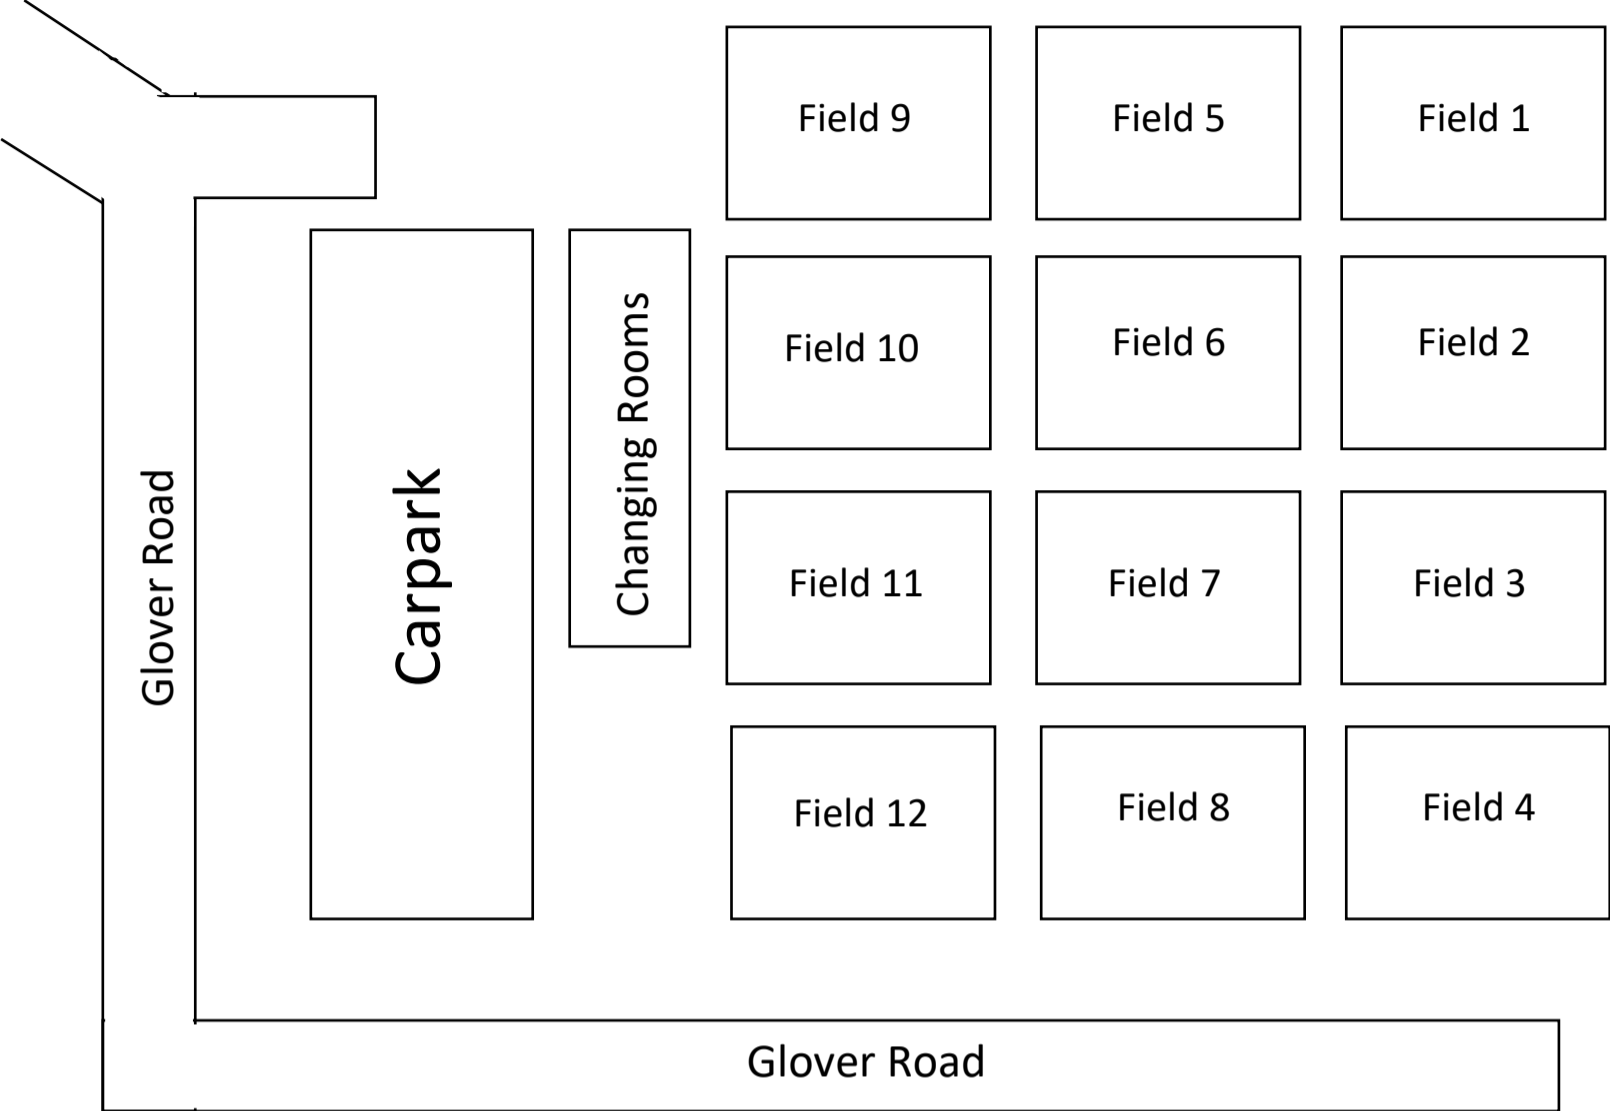

Glover Park Training Fields

Saturday Pitch Map – AFF 9-Aside