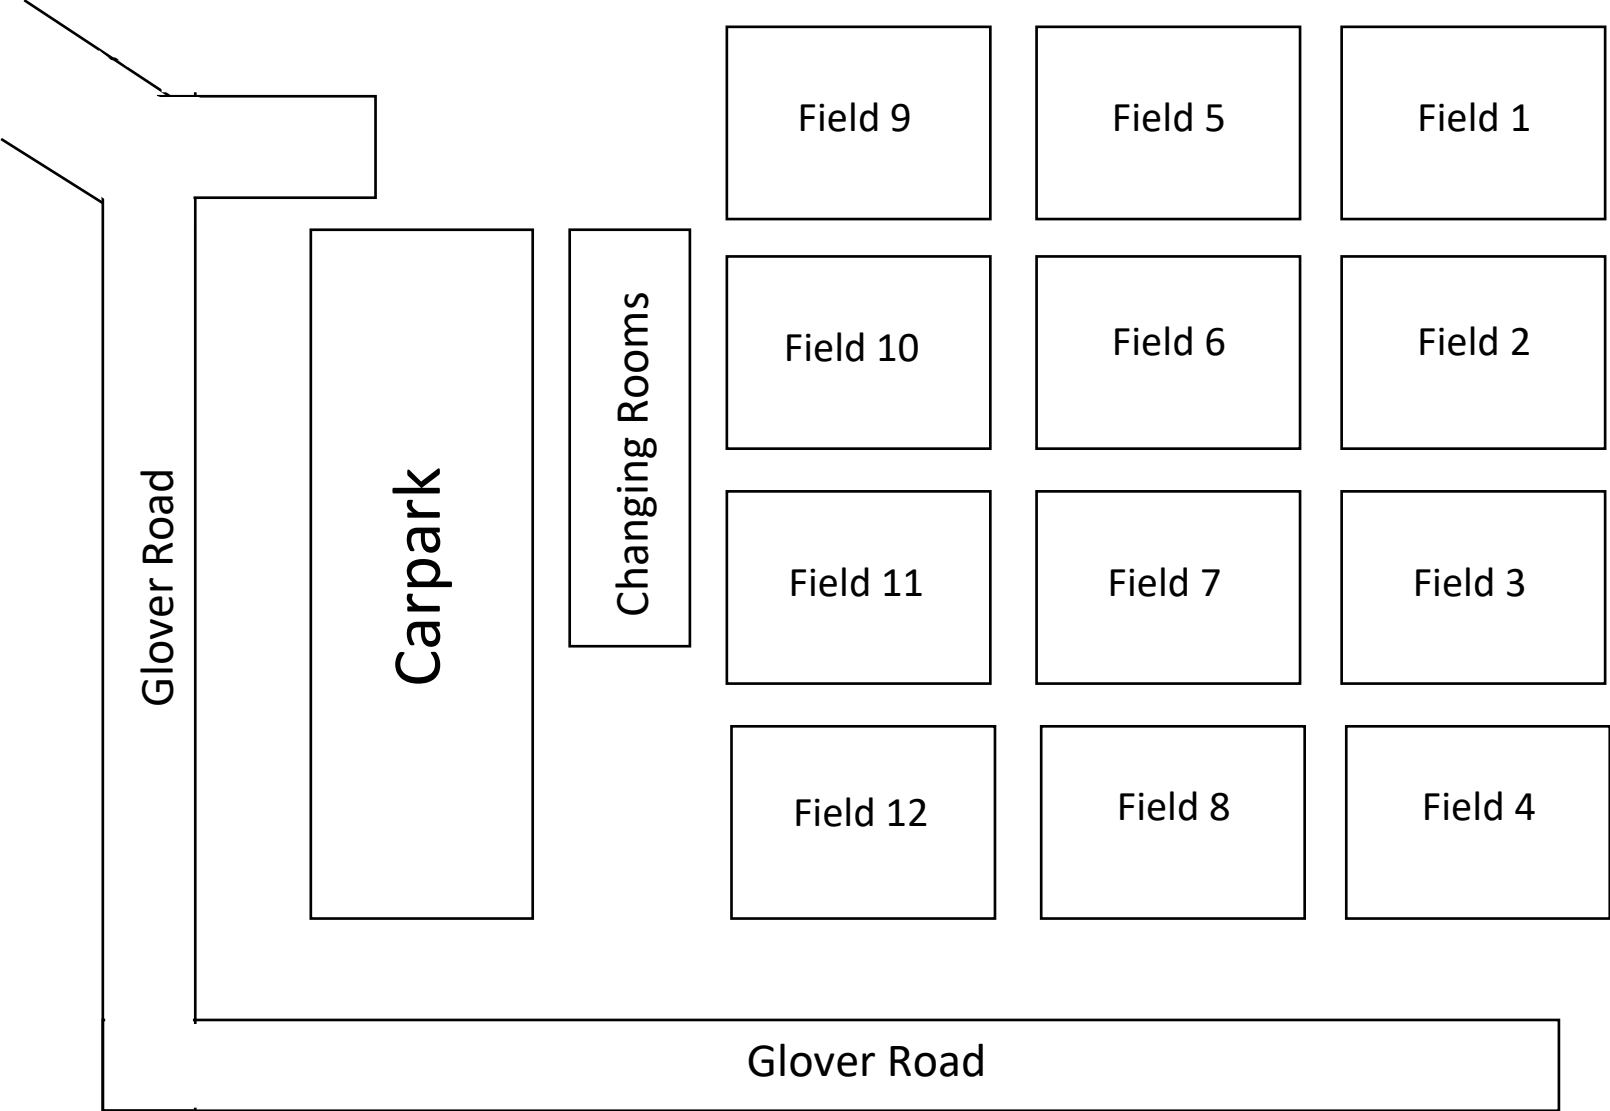

Glover Park Training Fields

Saturday Pitch Map – AFF 9-Aside