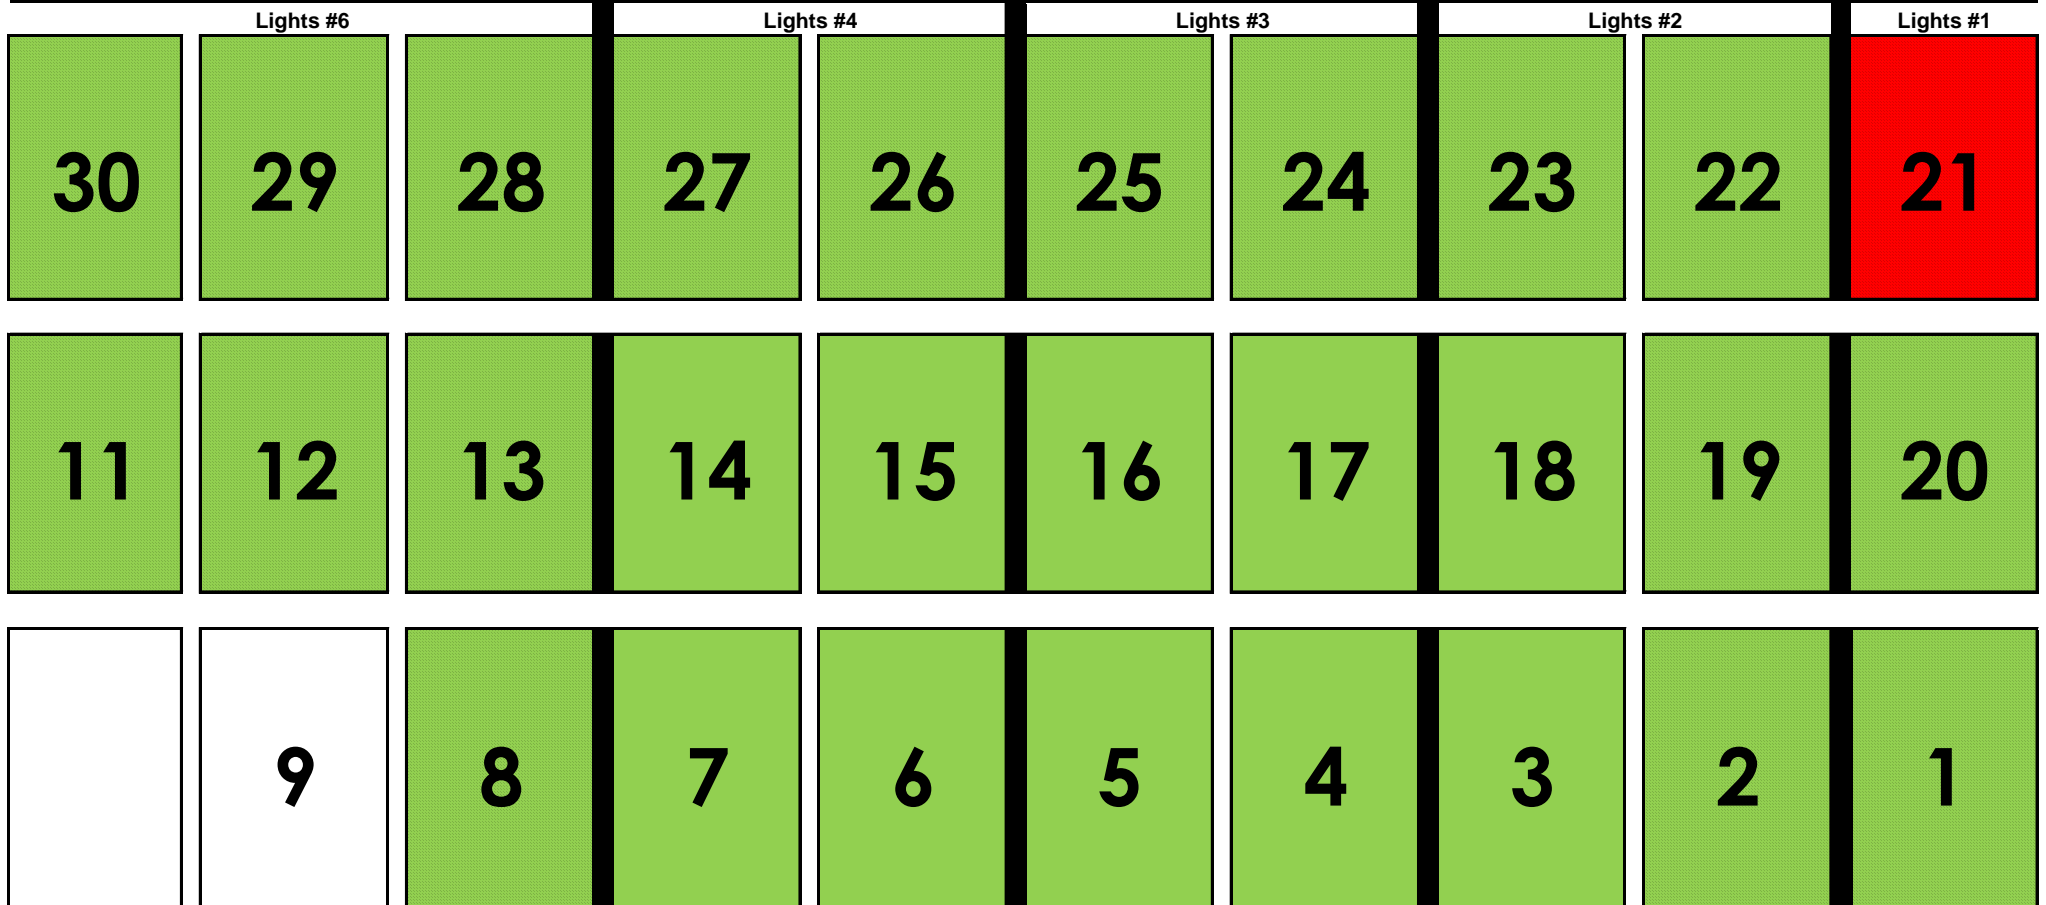

AMI AUCKLAND NETBALL - COURT LAYOUT

T
O
I
L
E
T
S

C
A
R
P
A
R
K

SOUTHERN CARPARK